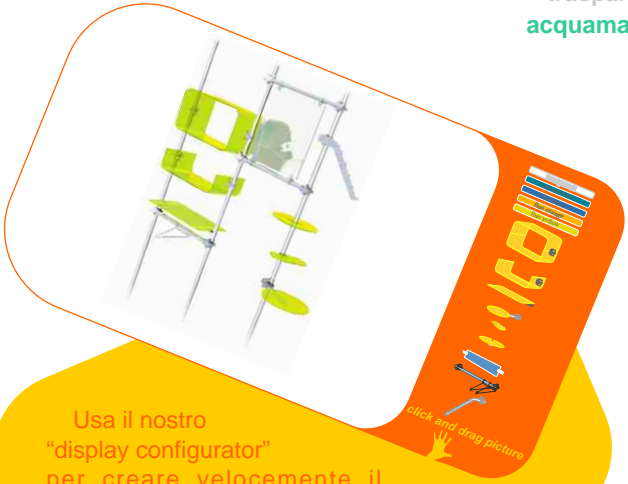

www.fluosystem.com