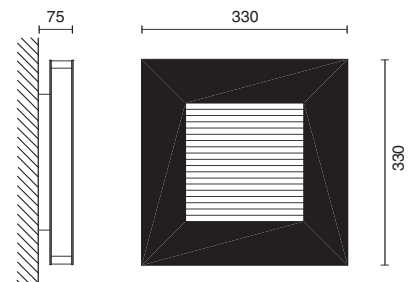

2157 ALOGENA max150W R7s 22 Grigio goffrato RAL 9006 - Embossed grey RAL 9006 IP20