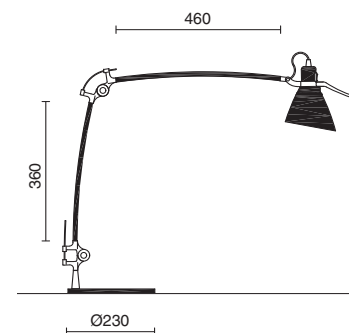

2702 Incandescenza max75W E27 24 Alluminio naturale - Natural aluminium IP20