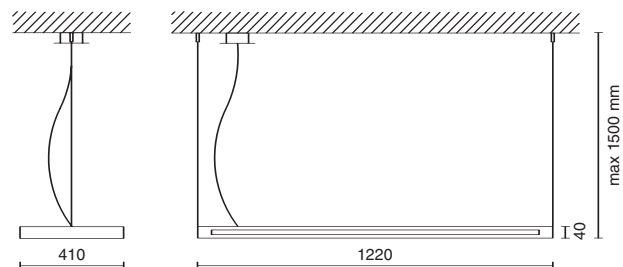

PLANE

Sospensione a luce diffusa.
Diffusori in policarbonato satinato e
corpo in alluminio verniciato.

Hanging lamp with diffused light.
Diffusers in satin polycarbonate, housing
painted aluminium body.

2584 T5 4X39W G5 22 Grigio gofrato RAL 9006 - Embossed grey RAL 9006

Alimentazione elettronica inclusa.
Electronic ballast included.

Bidiffusione luce diretta/indiretta.
Double diffusion direct/indirect light.

2585 T5 4X54W G5 22 Grigio gofrato RAL 9006 - Embossed grey RAL 9006

Alimentazione elettronica inclusa.
Electronic ballast included.

Bidiffusione luce diretta/indiretta.
Double diffusion direct/indirect light.