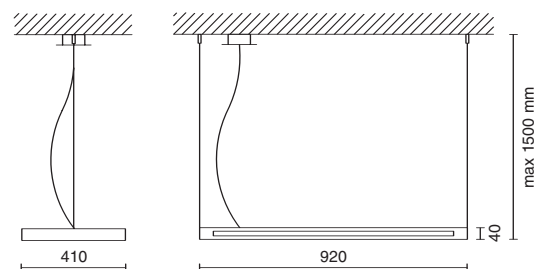

PLANE

Sospensione a luce diffusa.
Diffusori in policarbonato satinato e
corpo in alluminio verniciato.

Hanging lamp with diffused light.
Diffusers in satin polycarbonate, housing
painted aluminium body.

2584 T5 4X39W G5 22 Grigio gofrato RAL 9006 - Embossed grey RAL 9006

Alimentazione elettronica inclusa.
Electronic ballast included.

Bidiffusione luce diretta/indiretta.
Double diffusion direct/indirect light.

2585 T5 4X54W G5 22 Grigio gofrato RAL 9006 - Embossed grey RAL 9006

Alimentazione elettronica inclusa.
Electronic ballast included.

Bidiffusione luce diretta/indiretta.
Double diffusion direct/indirect light.