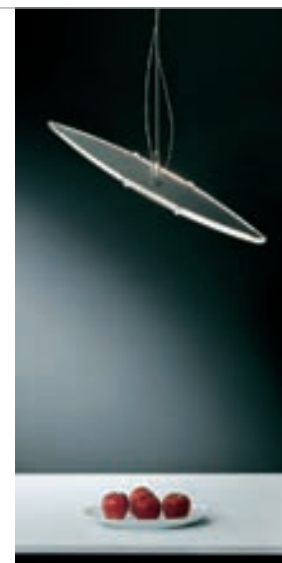

Sospensione a luce orientabile girevole
sull'asse orizzontale.

Acciaio inox, vetri pirex satinati
particolari cromati.

Hanging lamp with adjustable lights
that rotate along horizontal axis.

Stainless steel, satin pyrex, chromium-
plated details.

Bidiffusione luce diretta/indiretta.

Double diffusion direct/indirect light.

2518

ALOGENA

max300W

R7s

15 Nichel - Nichel

23 Acciaio - Steel

CE IP20