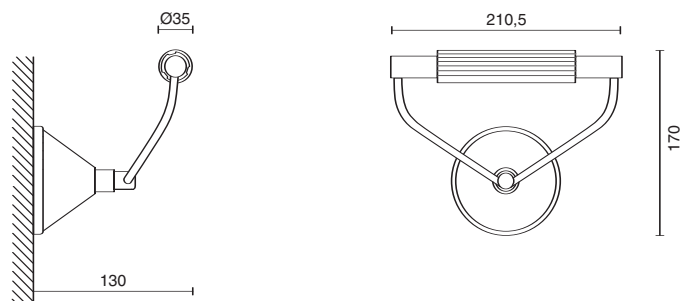

2100 ALOGENA 78 mm 150W R7s 14 Cromato - Chrome plated 19 Nichel spazzolato - Satin nichel 22 Grigio gofrato RAL 9006 - Embossed grey RAL 9006 IP20