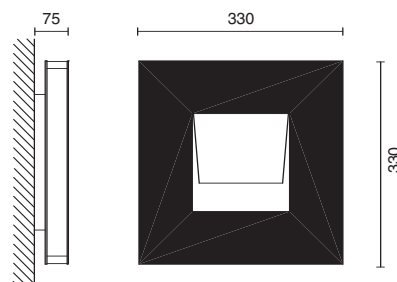

QUADRA

Applique a luce riflessa.
Diffusori in vetro pirex satinato, corpo
in acciaio verniciato gofrato.

Applique with indirect light.
Diffusers in satin pyrex, housing in
embossed painted steel.

2151 ALOGENA max150W R7s 22 Grigio gofrato RAL 9006 - Embossed grey RAL 9006 IP20

2161 T5c 55W 2GX13 22 Grigio gofrato RAL 9006 - Embossed grey RAL 9006 IP20

Alimentazione elettronica inclusa.
Electronic ballast included.