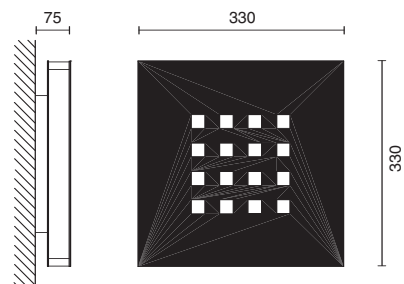

Applique a luce riflessa.
Diffusori in vetro pirex satinato, corpo
in acciaio verniciato gofrato.
Applique with indirect light.
Diffusers in satin pyrex, housing in
embossed painted steel.

2152		ALOGENA	max150W	R7s	22 Grigio gofrato RAL 9006 - Embossed grey RAL 9006	CE	IP20
2162		T5c	55W	2GX13	22 Grigio gofrato RAL 9006 - Embossed grey RAL 9006	CE	IP20

Alimentazione elettronica inclusa.
Electronic ballast included.