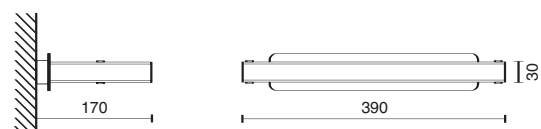

2192 HALOPIN 4X60W G9 20 Anodizzato naturale - Natural anodised IP20

Bidiffusione luce diretta/indiretta.
Double diffusion direct/indirect light.