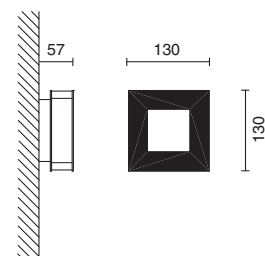

2130		HALOPIN	max60W	G9	22 Grigio goffrato RAL 9006 - Embossed grey RAL 9006	CE IP20