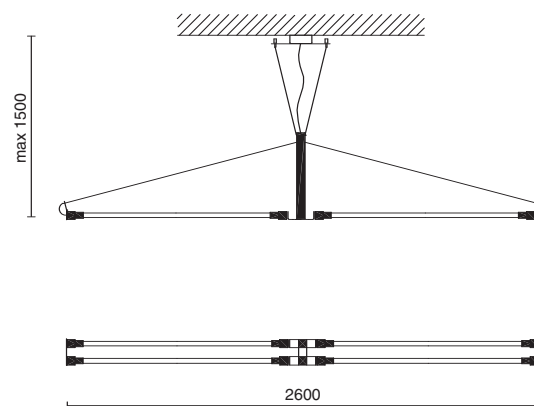

2506

T5

4X54W

G5

22 Grigio gofrato RAL 9006 - Embossed grey RAL 9006

Sospensione a quattro luci.
Policarbonato trasparente, alluminio,
particolari cromati.

Hanging lamp with four lights.
Transparent polycarbonate, aluminium,
chromium-plated details.

Alimentazione elettronica inclusa.
Electronic ballast included.

Bidiffusione luce diretta/indiretta.
Double diffusion direct/indirect light.