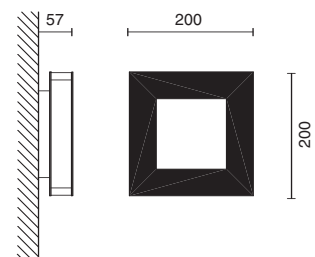

2140		ALOGENA	78 mm	max100W	R7s	22 Grigio goffrato RAL 9006 - Embossed grey RAL 9006	CE IP20