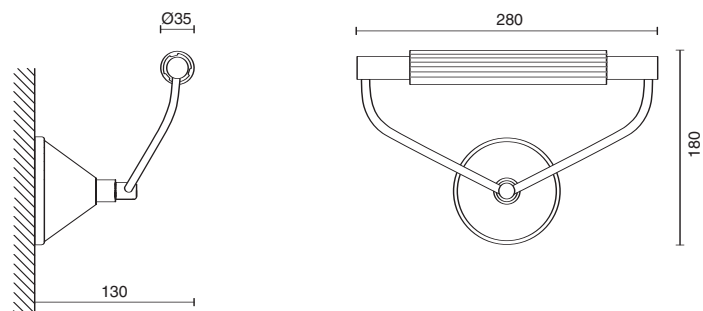

Applique a luce riflessa.
Corpo in metallo, diffusore in pyrex
serigrafato.
Wall lamp.
Body in metal, diffuser in pyrex.

2101 ALOGENA 200W R7s 14 Cromato - Chrome plated 19 Nichel spazzolato - Satin nichel 22 Grigio gofrato RAL 9006 - Embossed grey RAL 9006 IP20