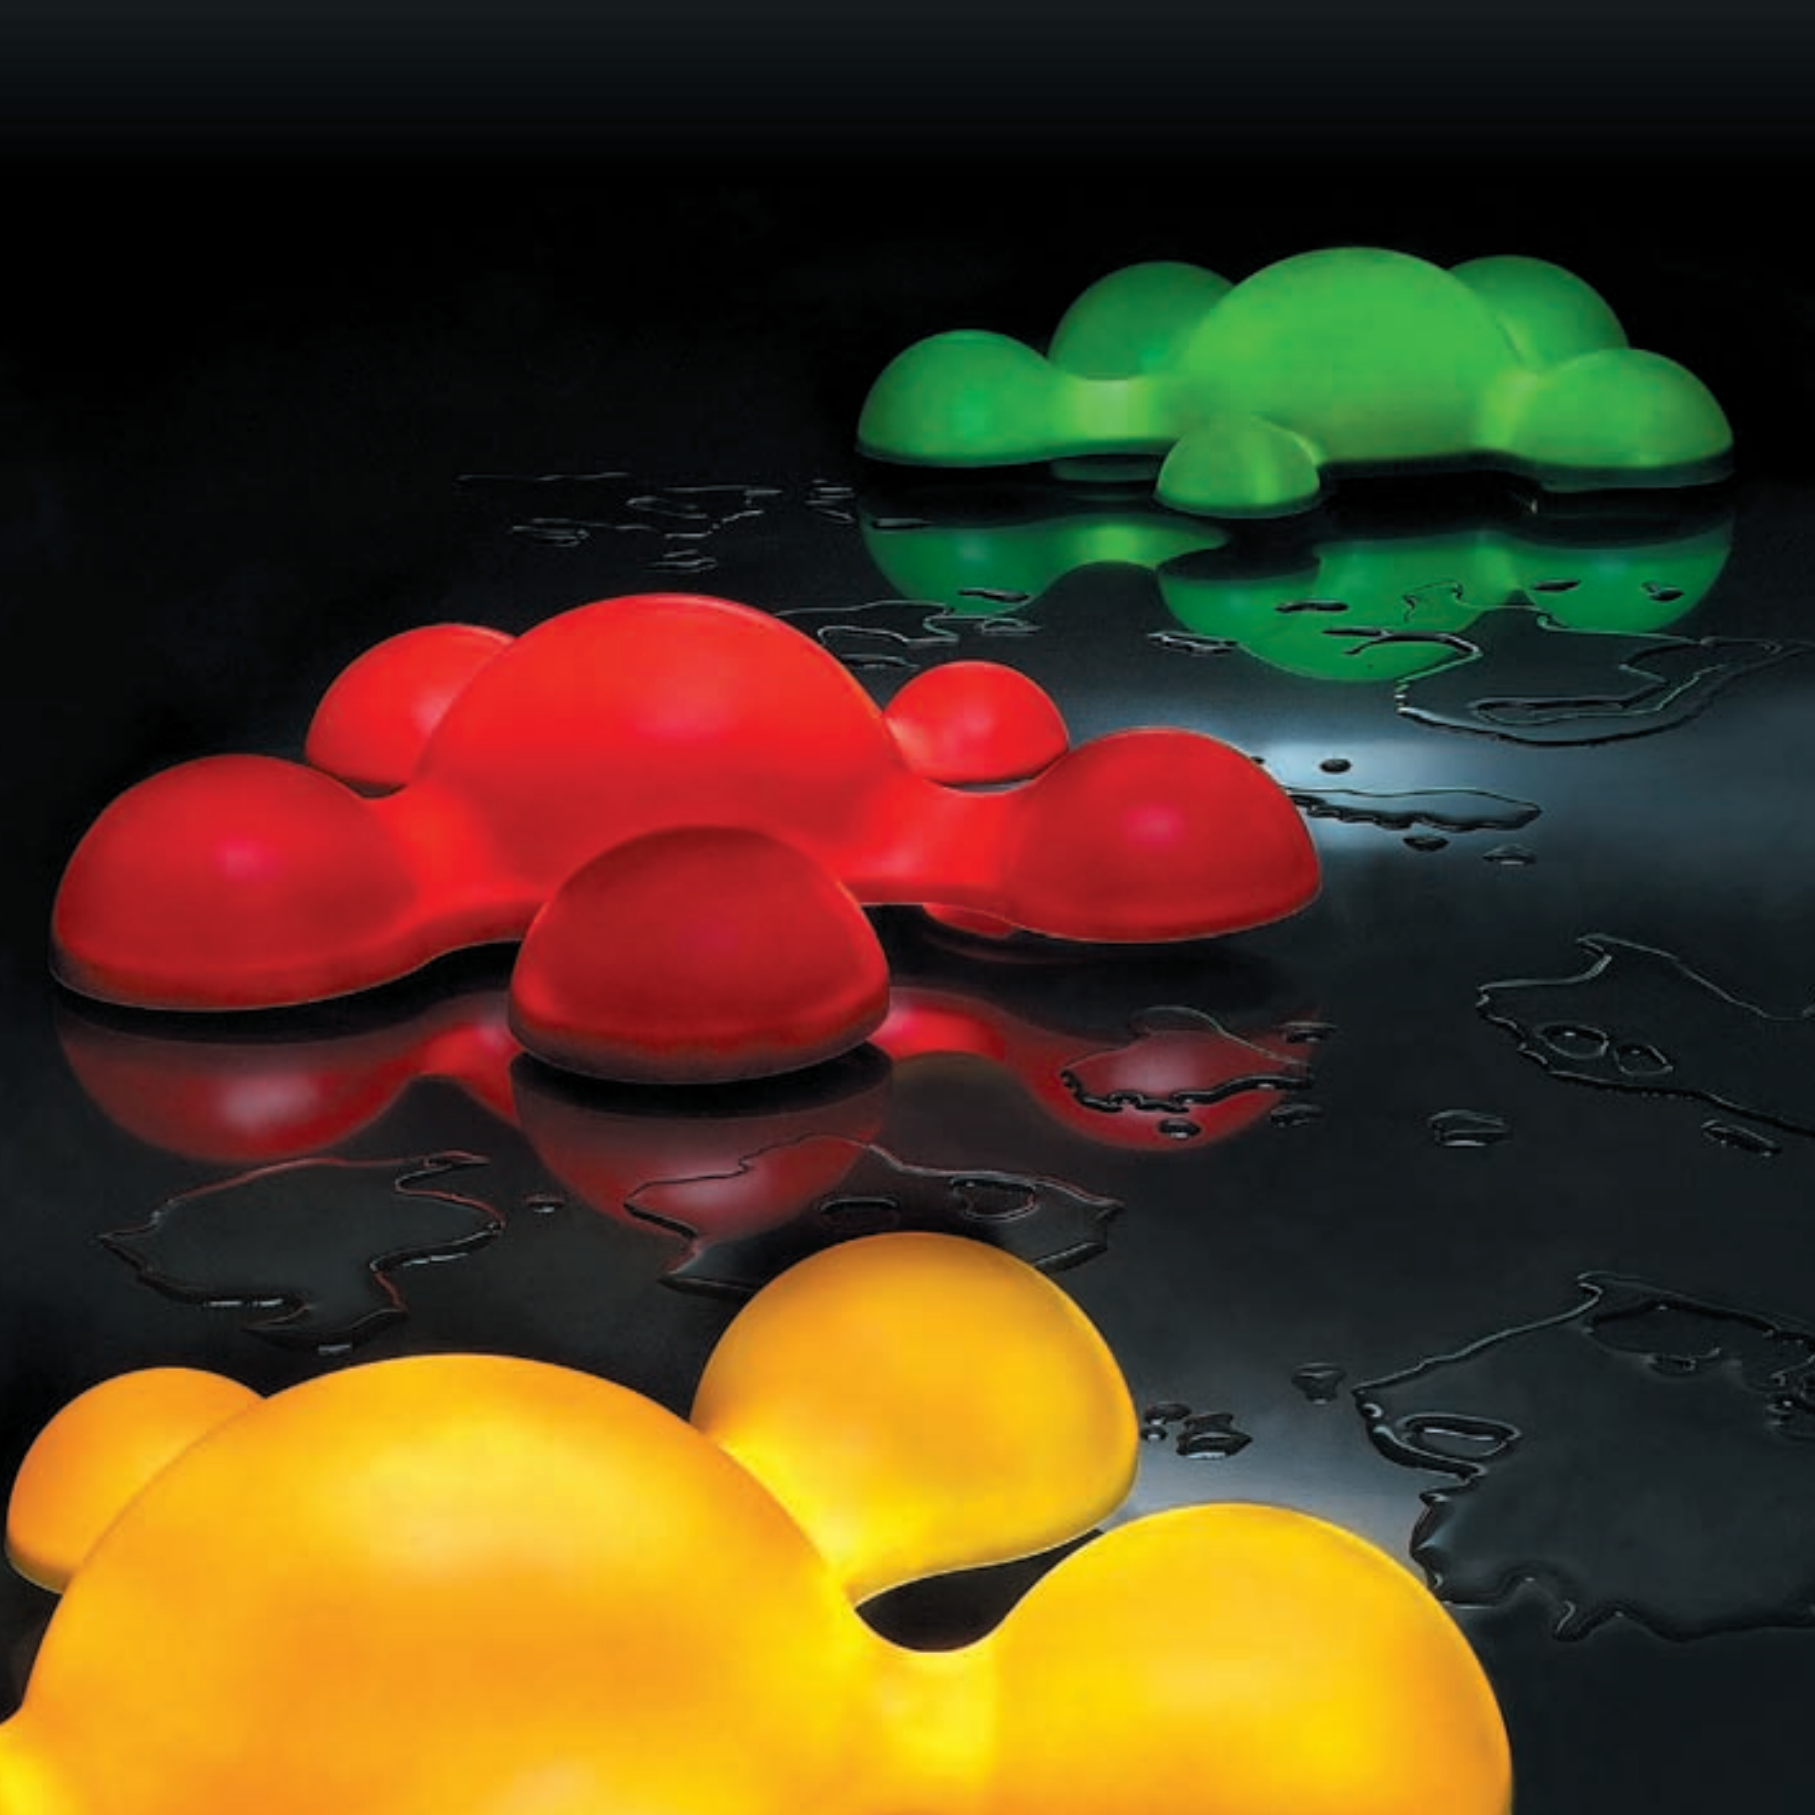

CE IP20

Applique - Plafoniera.

Corpo in metallo con diffusore in silicone.

Wall - Ceiling lamp.

Housing in metal with silicon diffuser.

2310		QT	5X10W	12V	G4	RS Rosso - Red	VE Verde - Green	GI Giallo - Yellow	CE  IP40
			1X20W	12V	G4				CE  IP40