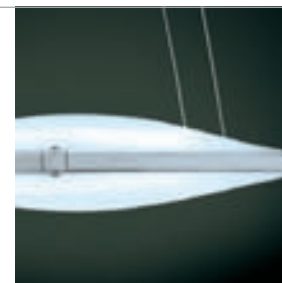

Sospensione a luce diffusa.
Diffusori in policarbonato e corpo in
alluminio satinato.

Hanging lamp with diffused lighting.
Polycarbonate diffusers and anodised
aluminium body.

Alimentazione elettronica inclusa.
Electronic ballast included.

Bidiffusione luce diretta/indiretta.
Double diffusion direct/indirect light.

2587

T5

55W

2GX13

20 Anodizzato naturale - Natural anodised

CE IP40