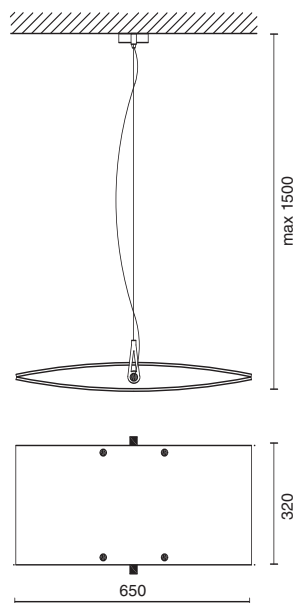

Sospensione a luce orientabile girevole
sull'asse orizzontale.

Acciaio inox, vetri pirex satinati
particolari cromati.

Hanging lamp with adjustable lights
that rotate along horizontal axis.

Stainless steel, satin pyrex, chromium-
plated details.

Bidiffusione luce diretta/indiretta.

Double diffusion direct/indirect light.

2518

ALOGENA

max300W

R7s

15 Nichel - Nichel

23 Acciaio - Steel

CE IP20