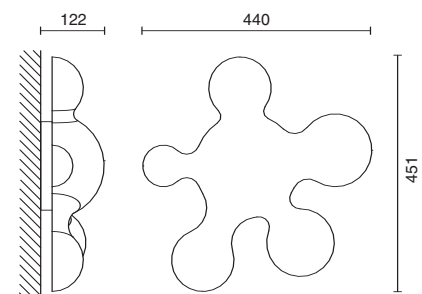

CE IP20

Applique - Plafoniera.

Corpo in metallo con diffusore in silicone.

Wall - Ceiling lamp.

Housing in metal with silicon diffuser.

2310		QT	5X10W	12V	G4	RS Rosso - Red	VE Verde - Green	GI Giallo - Yellow	CE  IP40
			1X20W	12V	G4				CE  IP40