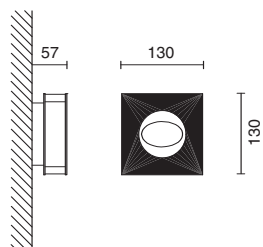

2133 HALOPIN max60W G9 22 Grigio gofrato RAL 9006 - Embossed grey RAL 9006