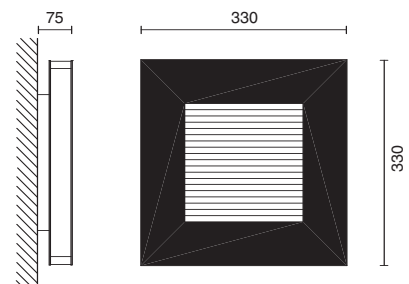

Applique a luce riflessa.
Diffusori in vetro pirex satinato, corpo
in acciaio verniciato goffrato.
Applique with indirect light.
Diffusers in satin pyrex, housing in
embossed painted steel.

2156 TC-D 26W G24d.3 22 Grigio goffrato RAL 9006 - Embossed grey RAL 9006 IP20

Alimentazione elettromeccanica inclusa.
Magnetic ballast included.