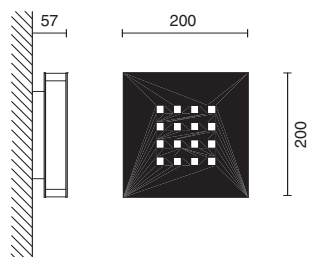

2142		ALOGENA	78 mm	max100W	R7s	22 Grigio gofrato RAL 9006 - Embossed grey RAL 9006